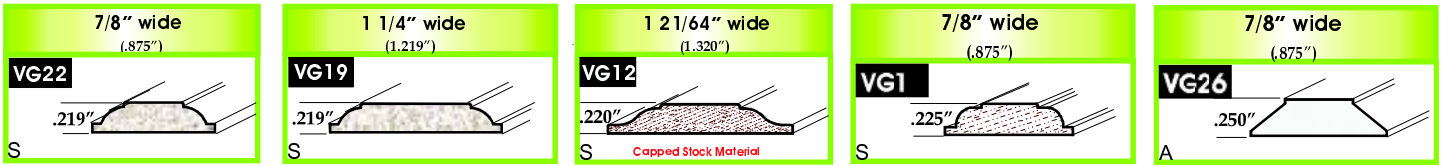

7/8" wide (.875") VG4 S .195" Capped Stock Material	1 1/4" wide (1.219") VG5 S .195" Capped Stock Material
----------------------------------------------------------------------------------	-------------------------------------------------------------------------------------

1 1/4" wide (1.219") VG6 S .195" Capped Stock Material

S indicates a Standard Extruded Profile. A indicates an Additional Design Profile.

We are the leader in Engineered GRILLE Solutions

VINYL GRILLES

Classic Profiles