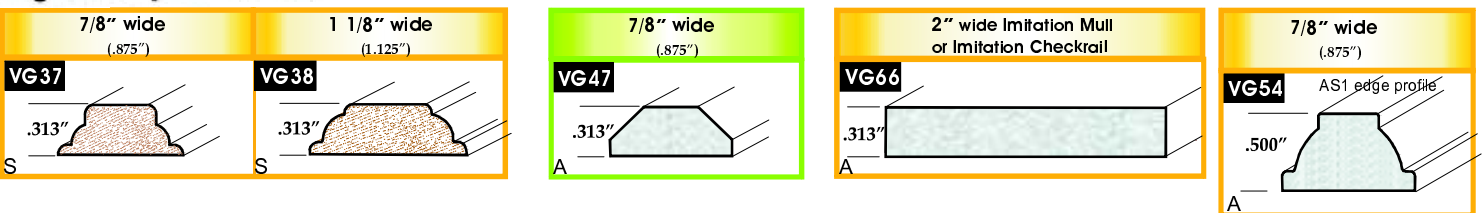

Higher Depth Profiles