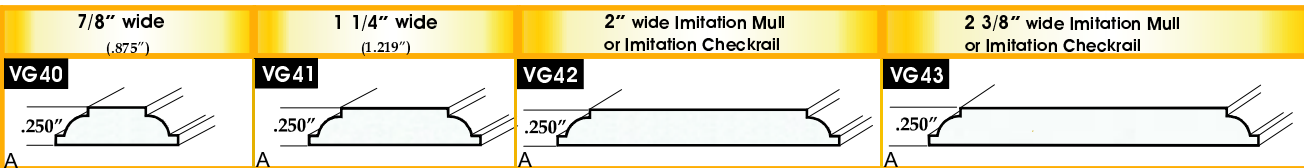

7/8" wide (.875") VG4 S .195" Capped Stock Material	1 1/4" wide (1.219") VG5 S .195" Capped Stock Material
----------------------------------------------------------------------------------	-------------------------------------------------------------------------------------

1 1/4" wide (1.219") VG6 S .195" Capped Stock Material

S indicates a Standard Extruded Profile. A indicates an Additional Design Profile.

We are the leader in Engineered GRILLE Solutions

VINYL GRILLES

Classic Profiles