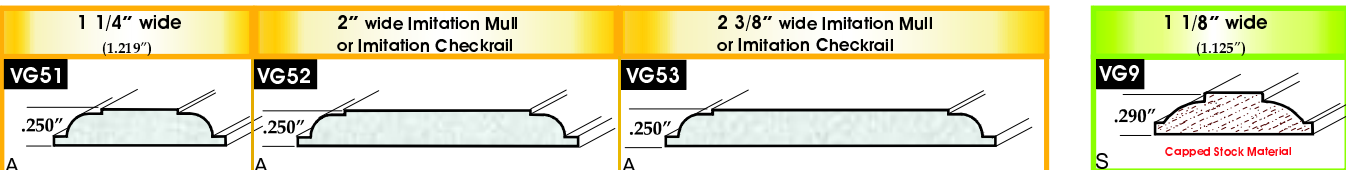

7/8" wide (.875") VG4 S .195" Capped Stock Material	1 1/4" wide (1.219") VG5 S .195" Capped Stock Material
----------------------------------------------------------------------------------	-------------------------------------------------------------------------------------

1 1/4" wide (1.219") VG6 S .195" Capped Stock Material

S indicates a Standard Extruded Profile. A indicates an Additional Design Profile.

We are the leader in Engineered GRILLE Solutions

VINYL GRILLES

Classic Profiles