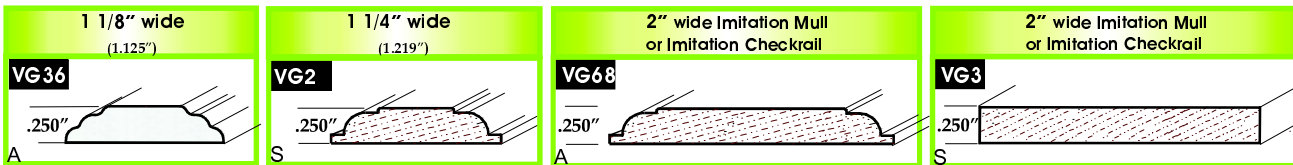

7/8" wide (.875") VG4 S .195" Capped Stock Material	1 1/4" wide (1.219") VG5 S .195" Capped Stock Material
----------------------------------------------------------------------------------	-------------------------------------------------------------------------------------

1 1/4" wide (1.219") VG6 S .195" Capped Stock Material

S indicates a Standard Extruded Profile. A indicates an Additional Design Profile.

We are the leader in Engineered GRILLE Solutions

VINYL GRILLES

Classic Profiles

Higher Depth Profiles

Entryway Options Stainable - Paintable & Wood grains

091110

S indicates a Standard Extruded Profile. A indicates an Additional Design Profile.

Creative Millwork of Ohio, Inc.

We are the leader in Engineered GRILLE Solutions