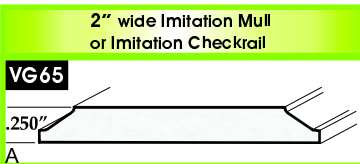

7/8" wide (.875") VG4 S .195" Capped Stock Material	1 1/4" wide (1.219") VG5 S .195" Capped Stock Material
----------------------------------------------------------------------------------	-------------------------------------------------------------------------------------

1 1/4" wide (1.219") VG6 S .195" Capped Stock Material

S indicates a Standard Extruded Profile. A indicates an Additional Design Profile.

We are the leader in Engineered GRILLE Solutions

VINYL GRILLES

Classic Profiles

Higher Depth Profiles

Entryway Options Stainable - Paintable & Wood grains

091110

S indicates a Standard Extruded Profile. A indicates an Additional Design Profile.

Creative Millwork of Ohio, Inc.

We are the leader in Engineered GRILLE Solutions