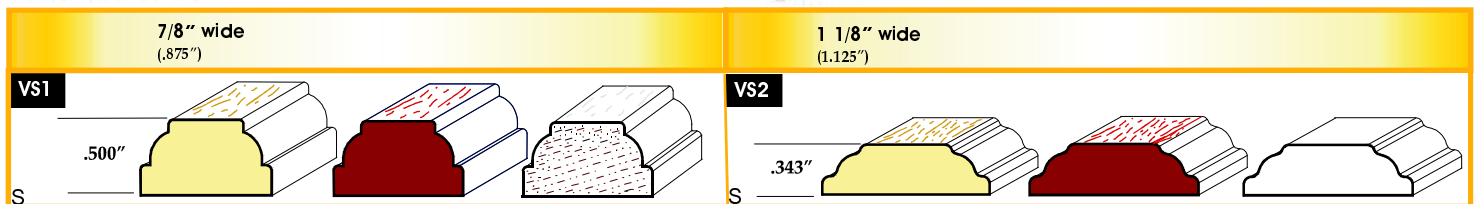

Entryway Options Stainable - Paintable & Wood grains

091110

S indicates a Standard Extruded Profile. A indicates an Additional Design Profile.