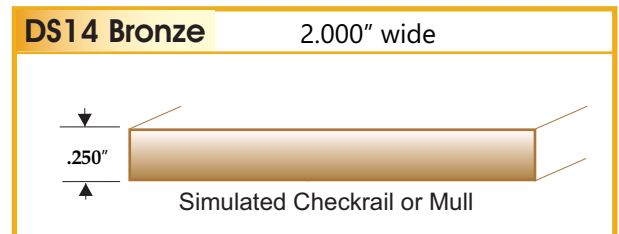

Solid Bronze Grille Profiles

RESIDENTIAL / COMMERCIAL / HISTORICAL REPLICATIONS

Examples Of Angular or Curved Edge Profiles

Examples Of Flat Profiles

NEED A CUSTOM PROFILE?
Contact Our Customer Support Team!
888-759-7121 or 440-992-3566