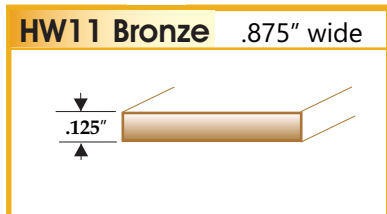

Solid Bronze Grille Profiles

RESIDENTIAL / COMMERCIAL / HISTORICAL REPLICATIONS

Examples Of Angular or Curved Edge Profiles

Examples Of Flat Profiles

NEED A CUSTOM PROFILE?
Contact Our Customer Support Team!
888-759-7121 or 440-992-3566