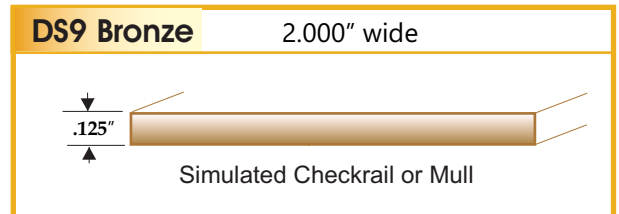

Solid Bronze Grille Profiles

RESIDENTIAL / COMMERCIAL / HISTORICAL REPLICATIONS

Examples Of Angular or Curved Edge Profiles

Examples Of Flat Profiles

NEED A CUSTOM PROFILE?
Contact Our Customer Support Team!
888-759-7121 or 440-992-3566