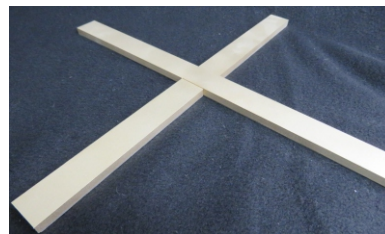

Solid Bronze Grille Profiles

RESIDENTIAL / COMMERCIAL / HISTORICAL REPLICATIONS

Examples Of Angular or Curved Edge Profiles

Examples Of Flat Profiles

NEED A CUSTOM PROFILE?
Contact Our Customer Support Team!
888-759-7121 or 440-992-3566