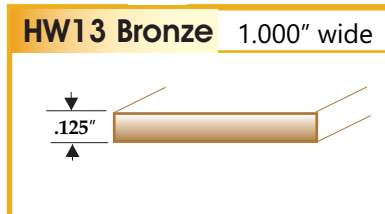

Solid Bronze Grille Profiles

RESIDENTIAL / COMMERCIAL / HISTORICAL REPLICATIONS

Examples Of Angular or Curved Edge Profiles

Examples Of Flat Profiles

NEED A CUSTOM PROFILE?
Contact Our Customer Support Team!
888-759-7121 or 440-992-3566