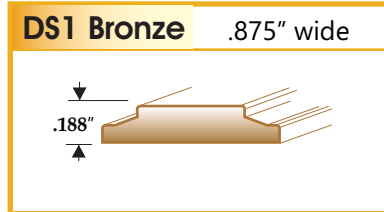

Solid Bronze Grille Profiles

RESIDENTIAL / COMMERCIAL / HISTORICAL REPLICATIONS

Examples Of Angular or Curved Edge Profiles

Examples Of Flat Profiles

NEED A CUSTOM PROFILE?
Contact Our Customer Support Team!
888-759-7121 or 440-992-3566