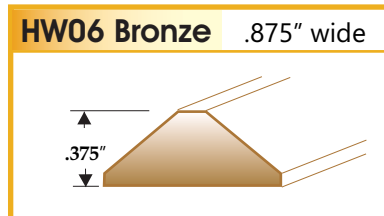

Solid Bronze Grille Profiles

RESIDENTIAL / COMMERCIAL / HISTORICAL REPLICATIONS

Examples Of Angular or Curved Edge Profiles

Examples Of Flat Profiles

NEED A CUSTOM PROFILE?
Contact Our Customer Support Team!
888-759-7121 or 440-992-3566