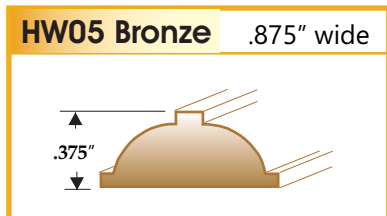

Solid Bronze Grille Profiles

RESIDENTIAL / COMMERCIAL / HISTORICAL REPLICATIONS

Examples Of Angular or Curved Edge Profiles

Examples Of Flat Profiles

NEED A CUSTOM PROFILE?
Contact Our Customer Support Team!
888-759-7121 or 440-992-3566