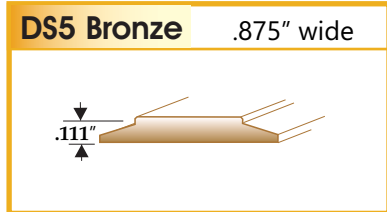

Solid Bronze Grille Profiles

RESIDENTIAL / COMMERCIAL / HISTORICAL REPLICATIONS

Examples Of Angular or Curved Edge Profiles

Examples Of Flat Profiles

NEED A CUSTOM PROFILE?
Contact Our Customer Support Team!
888-759-7121 or 440-992-3566