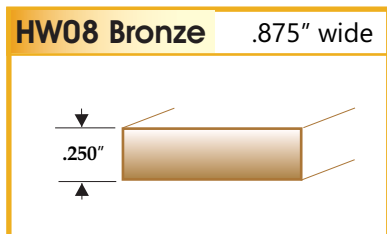

Solid Bronze Grille Profiles

RESIDENTIAL / COMMERCIAL / HISTORICAL REPLICATIONS

Examples Of Angular or Curved Edge Profiles

Examples Of Flat Profiles

NEED A CUSTOM PROFILE?
Contact Our Customer Support Team!
888-759-7121 or 440-992-3566