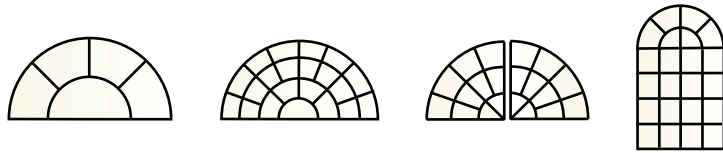

Pattern Categories with examples

DIAMOND CUSTOMS

SUNBURST (SPOKES ONLY) with or without solid hub

SUNBURST (SEE LOWER RECTANGLE IF NEEDED)

RENAISSANCE (SEE LOWER RECTANGLE IF NEEDED)

GOTHIC (SEE LOWER RECTANGLE IF NEEDED)

Pattern Categories with examples

FULL RECTANGULAR LITES

Evenly spaced in rectangular windows

FULL RECTANGULAR LITES

In NON rectangular windows

QUEEN ANNE

SINGLE CRAFTSMAN

DOUBLE CRAFTSMAN