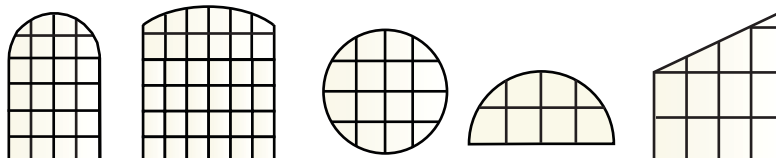

Pattern Categories with examples

DIAMOND CUSTOMS

SUNBURST (SPOKES ONLY) with or without solid hub

SUNBURST (SEE LOWER RECTANGLE IF NEEDED)

RENAISSANCE (SEE LOWER RECTANGLE IF NEEDED)

GOTHIC (SEE LOWER RECTANGLE IF NEEDED)

Pattern Categories with examples

FULL RECTANGULAR LITES

Evenly spaced in rectangular windows

FULL RECTANGULAR LITES

In NON rectangular windows

QUEEN ANNE

SINGLE CRAFTSMAN

DOUBLE CRAFTSMAN