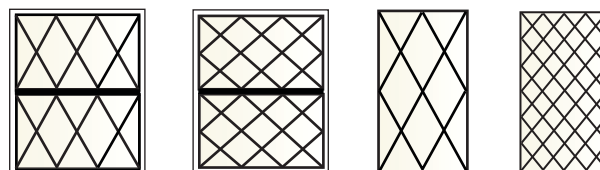

DIAMOND STANDARD

NEED A CUSTOM DESIGN?

Our Customer Support team will be happy to lend their "expertise" for any project.

Call us at 888-759-7121 or 440-992-3566