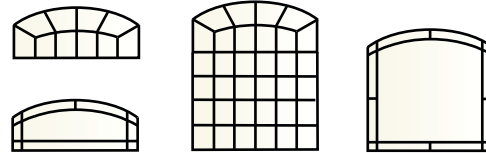

Pattern Categories with examples

DIAMOND CUSTOMS

SUNBURST (SPOKES ONLY) with or without solid hub

SUNBURST (SEE LOWER RECTANGLE IF NEEDED)

RENAISSANCE (SEE LOWER RECTANGLE IF NEEDED)

GOTHIC (SEE LOWER RECTANGLE IF NEEDED)

SPIDER (SEE LOWER RECTANGLE IF NEEDED)

LOWER RECTANGLE (EXTENDED LEG AREA)

OVAL OR CIRCLE

NEED A CUSTOM DESIGN?

Our Customer Support team will be happy to lend their "expertise" for any project.

Call us at 888-759-7121 or 440-992-3566

Pattern Categories with examples

FULL RECTANGULAR LITES

Evenly spaced in rectangular windows

FULL RECTANGULAR LITES

In NON rectangular windows

QUEEN ANNE

SINGLE CRAFTSMAN

DOUBLE CRAFTSMAN