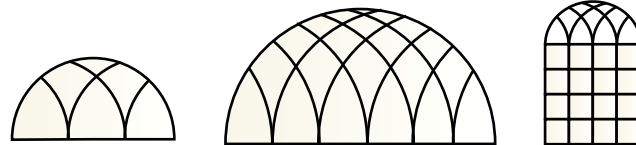

Pattern Categories with examples

DIAMOND CUSTOMS

SUNBURST (SPOKES ONLY) with or without solid hub

SUNBURST (SEE LOWER RECTANGLE IF NEEDED)

RENAISSANCE (SEE LOWER RECTANGLE IF NEEDED)

GOTHIC (SEE LOWER RECTANGLE IF NEEDED)

Pattern Categories with examples

FULL RECTANGULAR LITES

Evenly spaced in rectangular windows

FULL RECTANGULAR LITES

In NON rectangular windows

QUEEN ANNE

SINGLE CRAFTSMAN

DOUBLE CRAFTSMAN