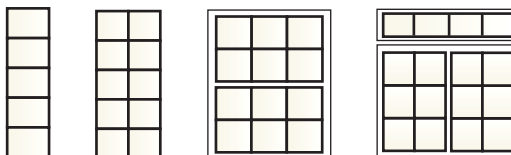

Pattern Categories with examples

DIAMOND CUSTOMS

SUNBURST (SPOKES ONLY) with or without solid hub

SUNBURST (SEE LOWER RECTANGLE IF NEEDED)

RENAISSANCE (SEE LOWER RECTANGLE IF NEEDED)

GOTHIC (SEE LOWER RECTANGLE IF NEEDED)

SPIDER (SEE LOWER RECTANGLE IF NEEDED)

LOWER RECTANGLE (EXTENDED LEG AREA)

OVAL OR CIRCLE

NEED A CUSTOM DESIGN?

Our Customer Support team will be happy to lend their "expertise" for any project.

Call us at 888-759-7121 or 440-992-3566

Pattern Categories with examples

FULL RECTANGULAR LITES

Evenly spaced in rectangular windows

FULL RECTANGULAR LITES

In NON rectangular windows

QUEEN ANNE

SINGLE CRAFTSMAN

DOUBLE CRAFTSMAN