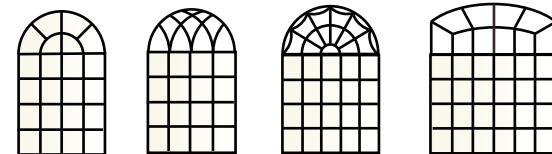

LOWER RECTANGLE (EXTENDED LEG AREA)