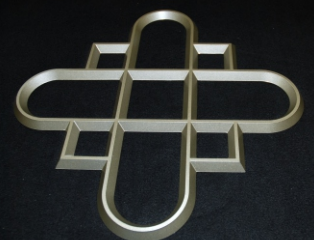

Pattern Categories with examples

DIAMOND CUSTOMS

SUNBURST (SPOKES ONLY) with or without solid hub

SUNBURST (SEE LOWER RECTANGLE IF NEEDED)

RENAISSANCE (SEE LOWER RECTANGLE IF NEEDED)

GOTHIC (SEE LOWER RECTANGLE IF NEEDED)

SPIDER (SEE LOWER RECTANGLE IF NEEDED)

LOWER RECTANGLE (EXTENDED LEG AREA)

OVAL OR CIRCLE

NEED A CUSTOM DESIGN?

Our Customer Support team will be happy to lend their "expertise" for any project.

Call us at 888-759-7121 or 440-992-3566

Pattern Categories with examples

FULL RECTANGULAR LITES

Evenly spaced in rectangular windows

FULL RECTANGULAR LITES

In NON rectangular windows

QUEEN ANNE

SINGLE CRAFTSMAN

DOUBLE CRAFTSMAN