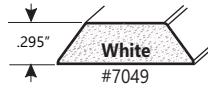

Oak Woodgrain Top Surface - **EMBOSED**  
Stainable / Paintable

**VS2T** 1.125" x .295"

No Woodgrain - **SMOOTH** - Paintable

Oak Woodgrain Top Surface - **EMBOSED**  
Stainable / Paintable

**VS3** 1.125" x .295"

No Woodgrain - **SMOOTH** - Paintable

Oak Woodgrain Top Surface - **EMBOSED**  
Stainable / Paintable

**NEW!**

Fir Grain **WRAP** Top & Sides -  
Stainable / Paintable

**VS4** 3.500" x .295"

No Woodgrain - **SMOOTH** - Paintable