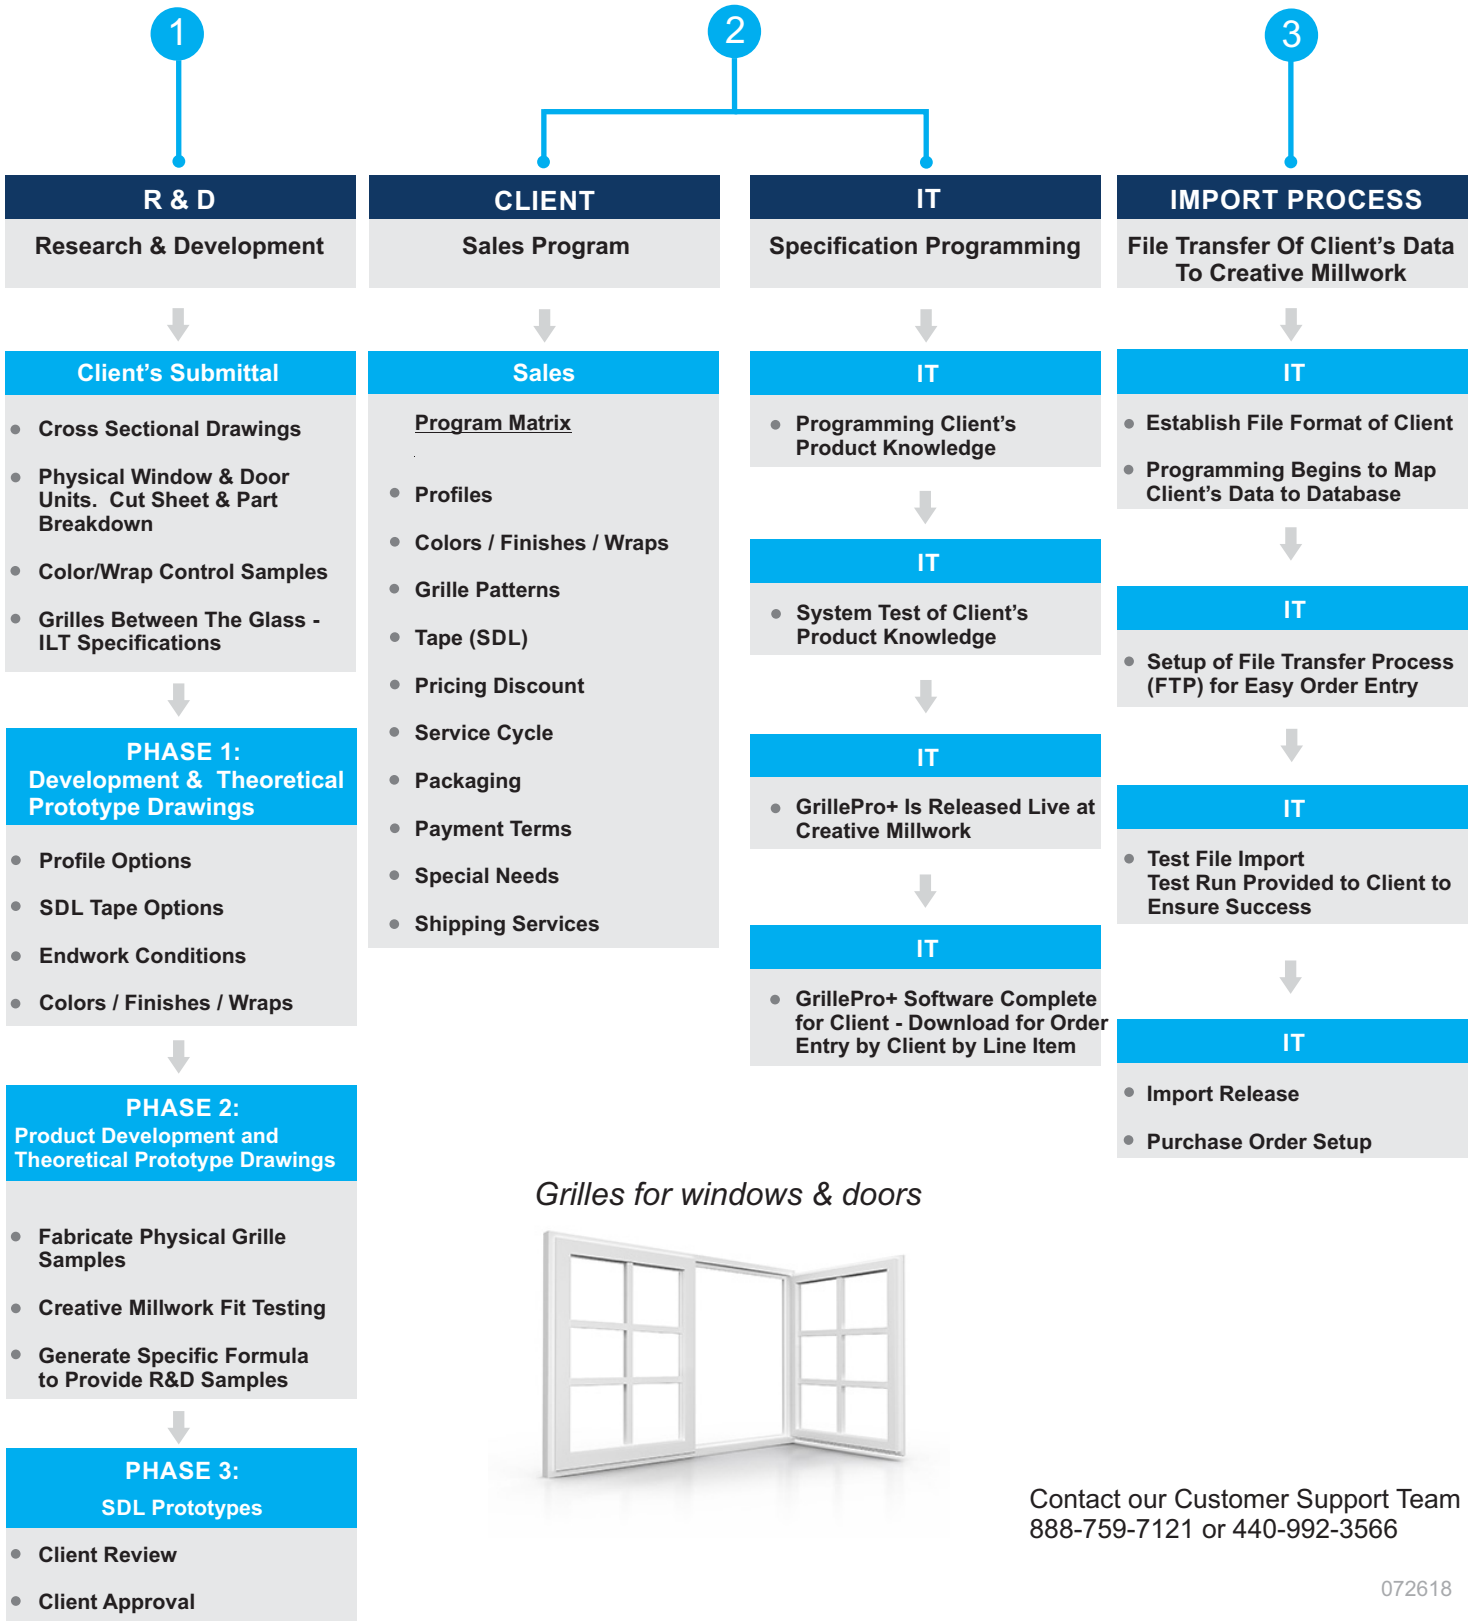

DESIGN / ENGINEERING PROCESS FOR GRILLEPRO+ SOFTWARE

Grilles for windows & doors

Contact our Customer Support Team
888-759-7121 or 440-992-3566